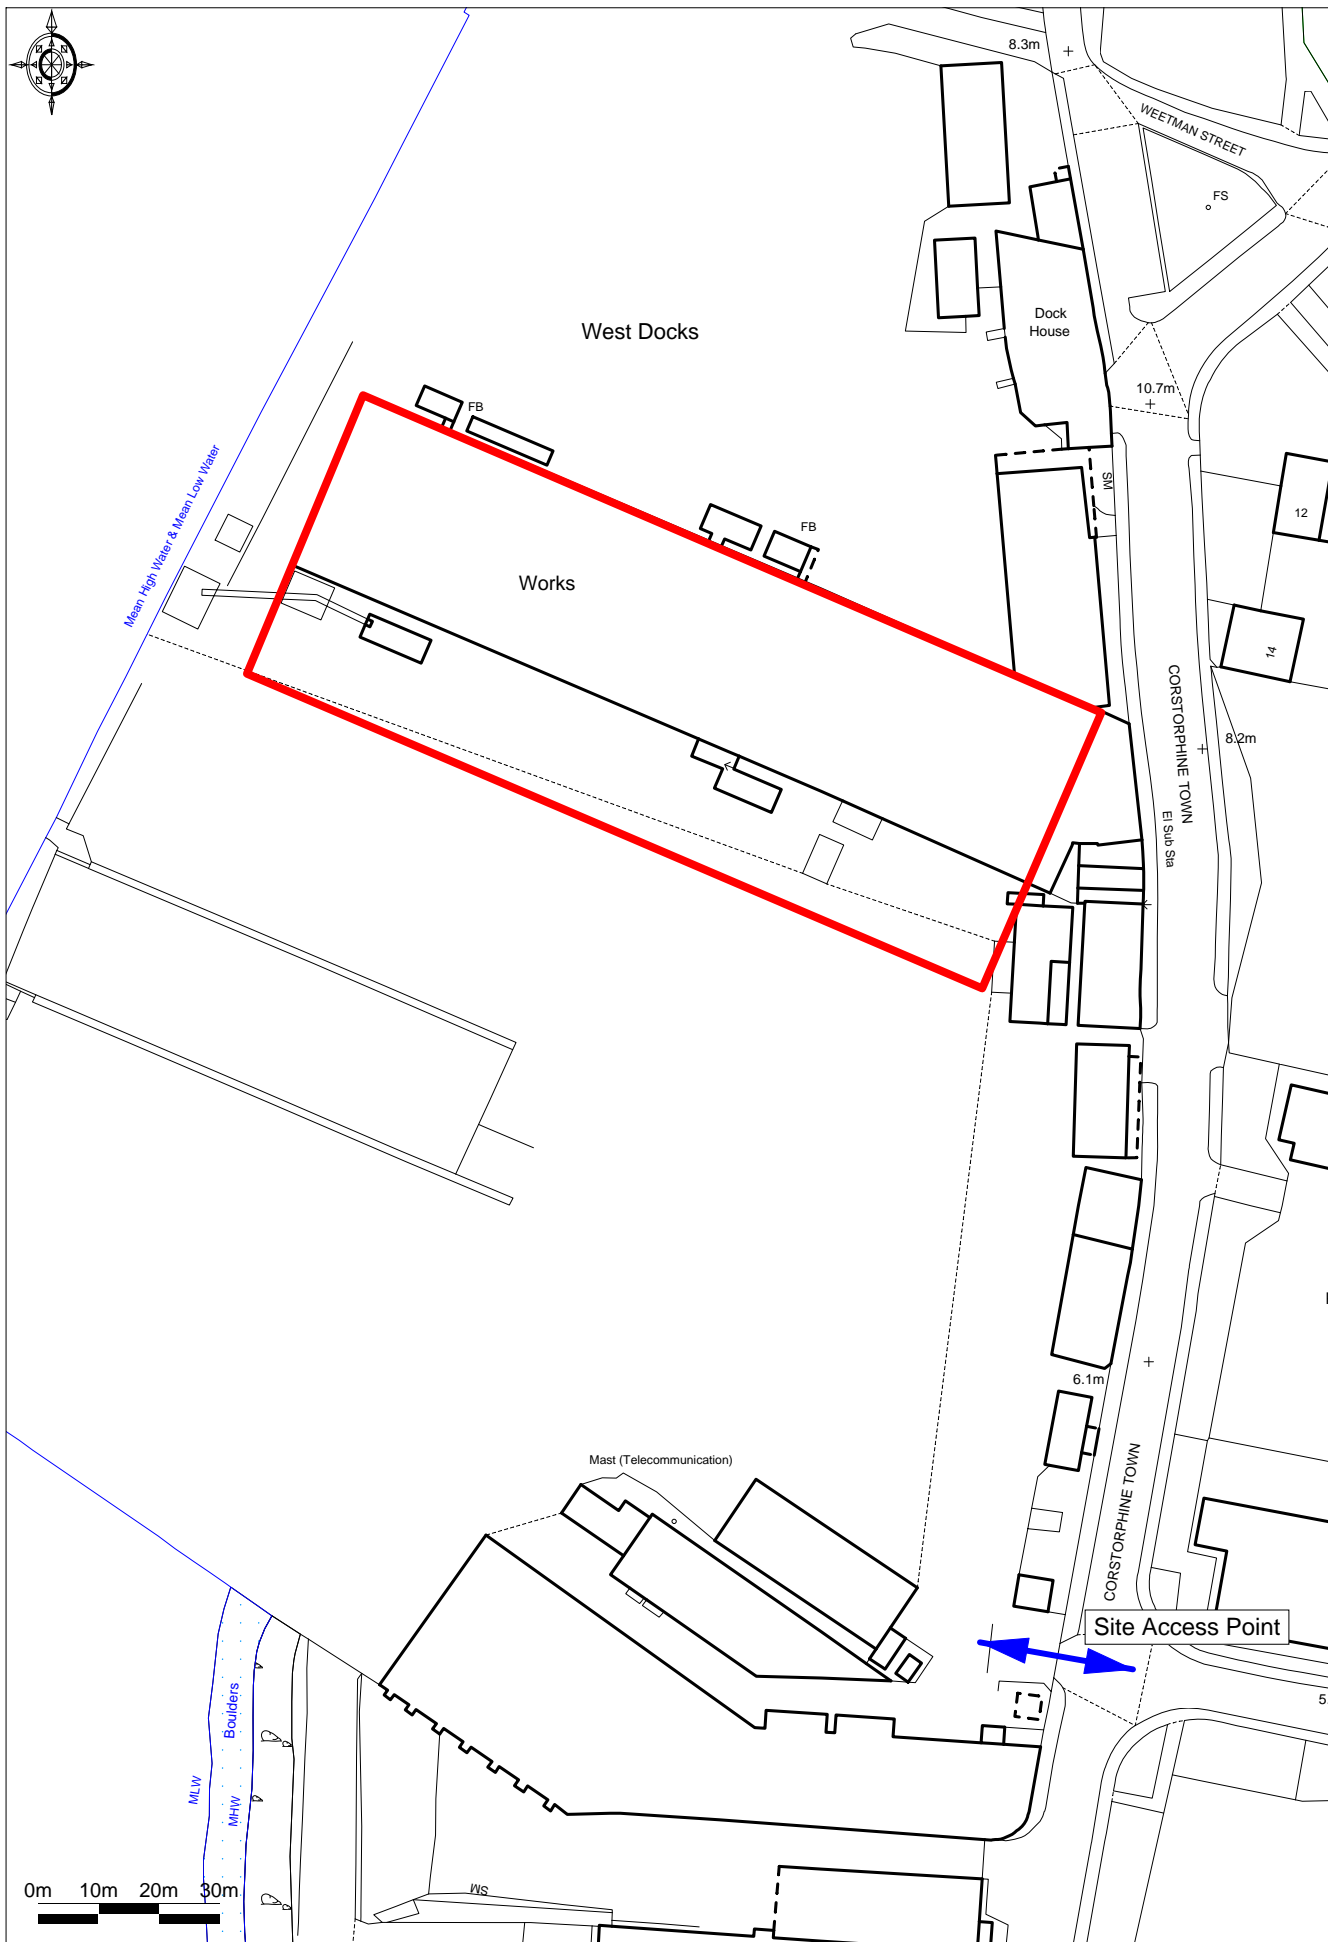

Red line Plan and Access